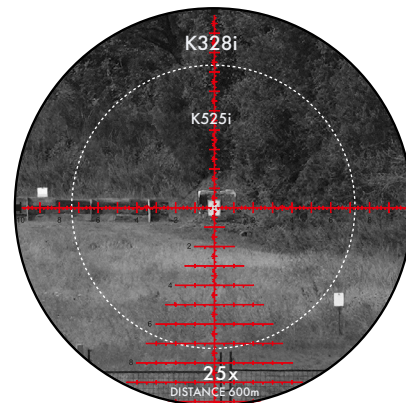

FEATURES

First focal plane

Illuminated reticle

Main tube diameter 36 mm

10 MIL per revolution turrets

Adjustment direction CCW

Top mounted parallax

Windage left or right

EASYREAD

REVOLUTION INDICATOR

ZEROSTOP

TWISTGUARD

VISIONFLEX

* Based on the comparison to K525i (2025) at 25x.

RETICLES

SKMR+

SKMR4+

MSR2/Ki

SCAN TO EXPLORE
OUR PORTFOLIO.

K A H L E S

K328i REFINED TECHNICAL DATA

Focal plane	FFP
Magnification	3,5-28
Objective lens diameter (mm)	50
Field of view (m/100 m)	14,3-1,8
Exit pupil diameter (mm)	7,5-1,8
Eye relief (mm)	92
Diopter compensation (dpt)	+2/-3
Twilight factor (DIN 58388)	13,2-37,4
Parallax adjustment (m)	20 - ∞
Impact correction / Click E/W	.1 MRAD
Clicks / Revolution E/W	100/100
Adjustment range E/W (m/100 m)	3,5/1,3
Adjustment direction	CCW
Windage	left/right
Maintube diameter (mm)	36
Length (mm)	360
Weight (g)	1050
Battery type	CR2032
Objective filter thread	M52 x 0,75
Reticles	SKMR4+ SKMR+ MSR2/Ki
Illumination	✓
VISIONFLEX	✓
EASYREAD	✓
ZEROSTOP	✓
TWISTGUARD	✓
Waterproof (ISO9022-8)	✓
Accessories (optional)	Flip-Up Cover Objective 50 mm / Ocular 52 mm, Sunshield 50 mm, Killflash ARD 50 mm, Parallax Spinner K-1, Throw Lever K-1, Bubble Level 36 mm