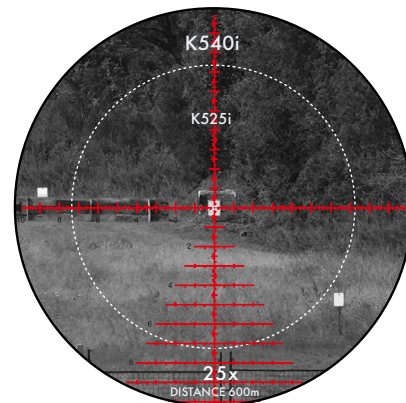

KAHLES

K540i REFINED UNPARALLELED PERFORMANCE.

5-40x56i

Designed for professional long-range shooting, the K540i sets a bold new standard. Its unparalleled field of view provides maximum downrange clarity and enables seamless target transition, essential in fast-paced scenarios.

FEATURES

First focal plane

Illuminated reticle

36 mm
Main tube diameter 36 mm

10 MIL
10 MIL per revolution turrets

Adjustment direction CCW

Top mounted parallax

Windage left or right

EASYREAD

REVOLUTION INDICATOR

ZERO STOP

TWISTGUARD

VISIONFLEX

* Based on the comparison to K525i (2025) at 25x.

RETICLES

SKMR+

SKMR4+

MSR2/Ki

SCAN TO EXPLORE OUR PORTFOLIO.

KAHLES

K540i REFINED TECHNICAL DATA

Focal plane	FFP
Magnification	5-40
Objective lens diameter (mm)	56
Field of view (m/100 m)	10,2-1,3
Exit pupil diameter (mm)	7,7-1,4
Eye relief (mm)	92
Diopter compensation (dpt)	+2/-3
Twilight factor (DIN 58388)	16,7-47,3
Parallax adjustment (m)	20 - ∞
Impact correction / Click E/W	.1 MRAD
Clicks / Revolution E/W	100/100
Adjustment range E/W (m/100 m)	2,9 / 1,2
Adjustment direction	CCW
Windage	left/right
Maintube diameter (mm)	36
Length (mm)	409
Weight (g)	1115
Battery type	CR2032
Objective filter thread	M58 x 0,75
Reticles	SKMR4+ SKMR+ MSR2/Ki
Illumination	✓
VISIONFLEX	✓
EASYREAD	✓
ZEROSTOP	✓
TWISTGUARD	✓
Waterproof (ISO9022-8)	✓
Accessories (optional)	Flip-Up Cover Objective 56 mm / Ocular 52 mm, Sunshield 56 mm, Killflash ARD 56 mm, Parallax Spinner K-1, Throw Lever K-1, Bubble Level 36 mm