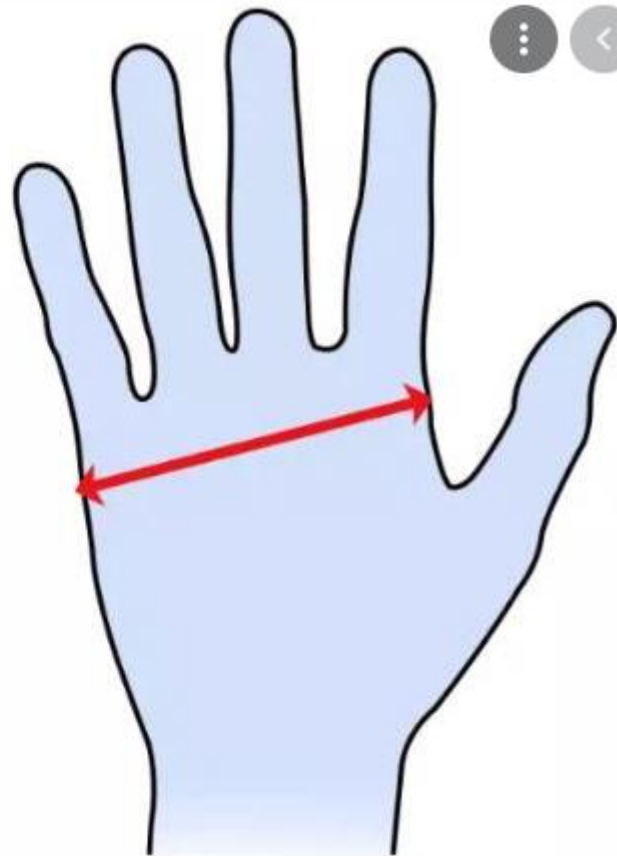

Glove Size	Inches	mm
6/XS	2.5-2.9	65-75
7/S	2.9-3.4	75-85
8/M	3.4-3.8	85-95
9/L	3.8-4.2	95-105
10/XL	4.2-4.6	105-115
11/XXL	4.6-5.0	115-125

HAND WIDTH