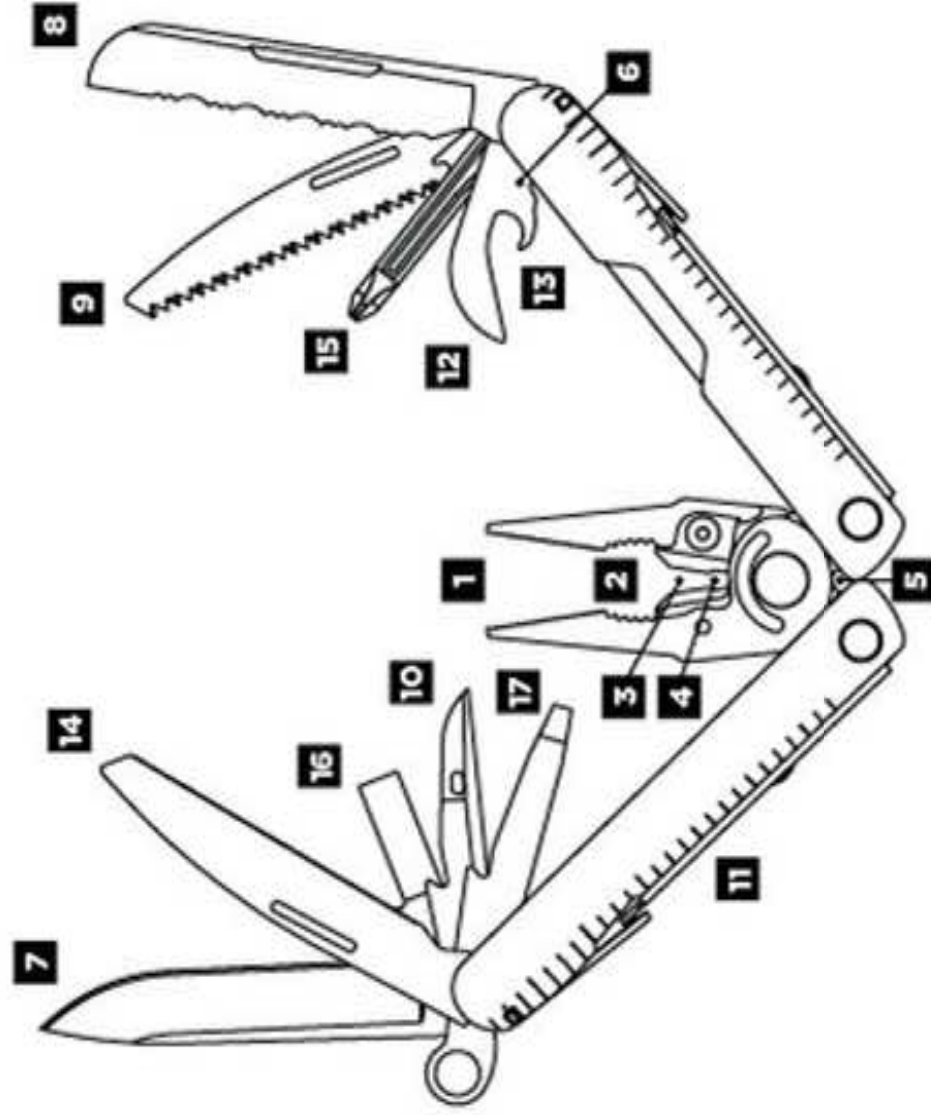

1 Needlenose Pliers

2 Regular Pliers

3 154CM Replaceable Wire Cutters

4 154CM Replaceable Hard-wire Cutters

5 Electrical Crimper

6 Wire Stripper

7 420HC Knife

8 420HC Serrated Knife

9 Saw

10 Awl w/ Thread Loop

11 Ruler (8 in | 19 cm)

12 Can Opener

13 Bottle Opener

14 Wood/Metal File

15 Phillips Screwdriver

16 Large Screwdriver

17 Small Screwdriver

CLOSED LENGTH: 4 in | 10.16 cm

WEIGHT: 6.7 oz | 189.94 g

PRIMARY BLADE LENGTH: 2.9 in | 7.36 cm