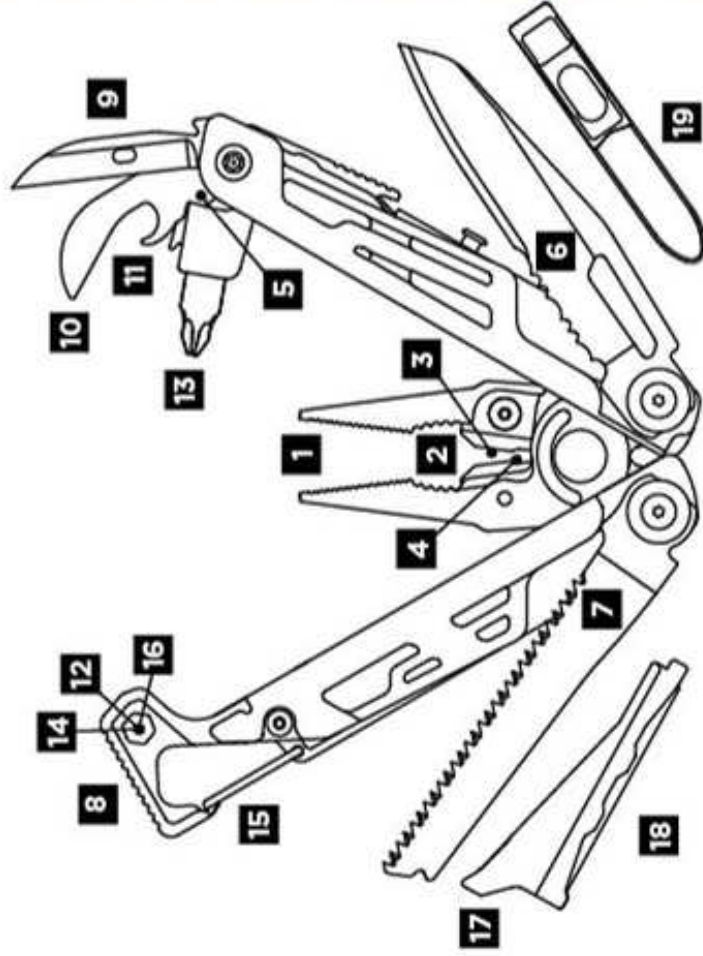

SIGNAL™ TOOLS

CLOSED LENGTH: 4.5 in | 11.43 cm

WEIGHT: 7.5 oz | 212.6 g

BLADE LENGTH: 2.73 in | 6.93 cm

Includes:

Safety Whistle, Ferrocerium Rod, Diamond Sharpener

1 Needle-nose Pliers

2 Regular Pliers

3 154CM Replaceable Wire Cutters

4 154CM Replaceable Hard-wire Cutters

5 Wire Stripper

6 420HC Combo Knife

7 Saw

8 Hammer

9 Awl w/ Thread Loop

10 Can Opener

11 Bottle Opener

12 1/4" Hex Bit Driver

13 Bit Driver

14 1/4" Box Wrench

15 Carabiner

16 3/16" Box Wrench

17 Safety Whistle

18 Ferrocerium Rod