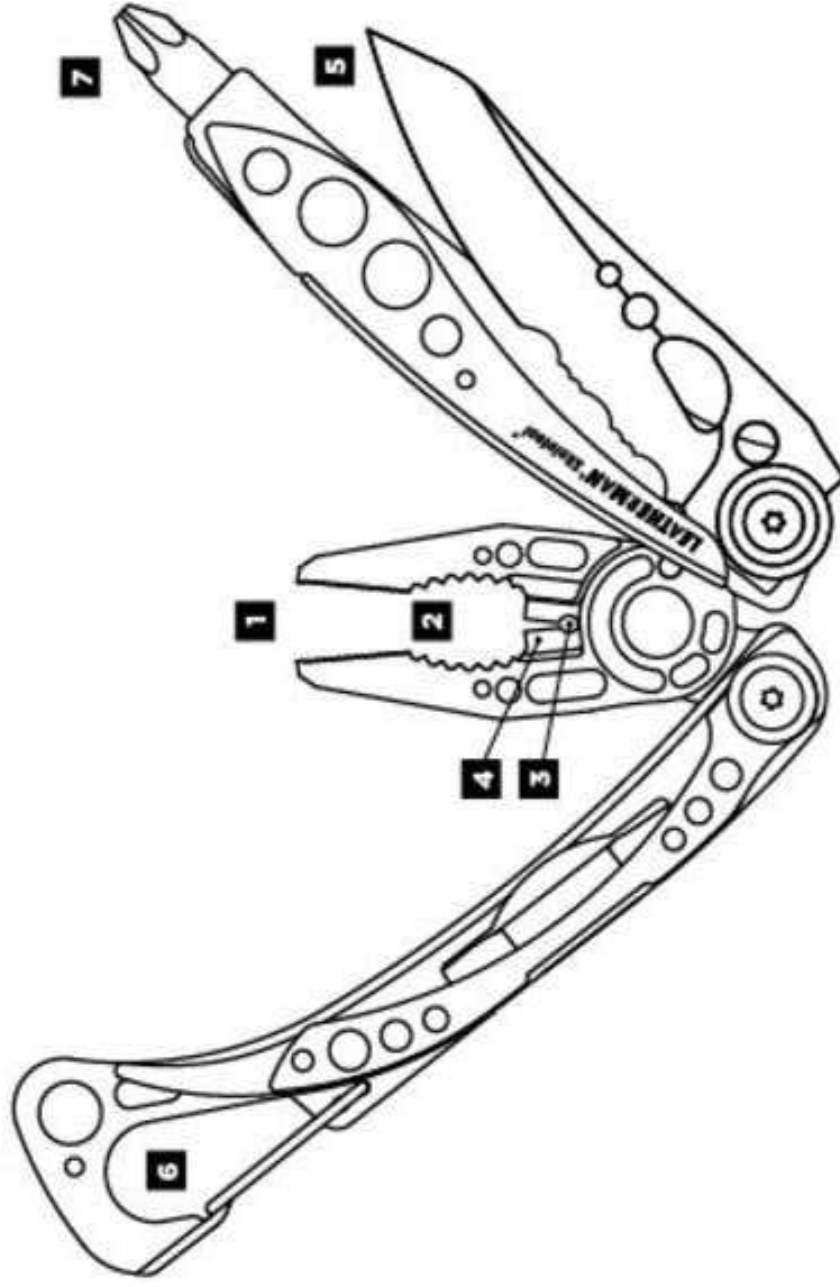

SKELETOOL® TOOLS

- 1 Needlenose Pliers
- 2 Regular Pliers
- 3 Hard-wire Cutters
- 4 Wire Cutters
- 5 420HC Combo Knife
- 6 Carabiner/Bottle Opener
- 7 Large Bit Driver

CLOSED LENGTH: 4 in | 10 cm

WEIGHT: 5.0 oz | 142 g

BLADE LENGTH: 2.6 in | 6.60 cm