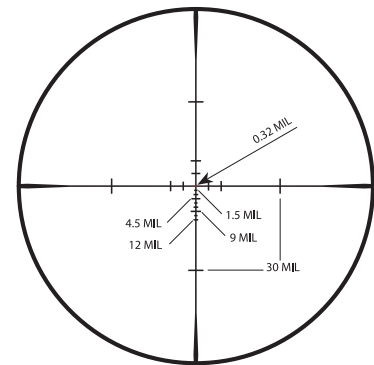

Reticle Information

Use Case

Short to Medium Range Shooters & Hunters

- Designed for shooters who need a fast, durable, and compact optic that can perform in both close-quarters and mid-range engagements. It's purpose-built for the Modern Sporting Rifle (MSR) owner—whether you're training, competing, or defending—who demands red-dot speed with the precision of magnified glass.
- For tactical and defensive shooters, the Strikon VMP provides rapid target acquisition at 1x for instinctive, both-eyes-open shooting, while the 4x setting allows quick identification and engagement of targets at extended distances. The fiber-wire illuminated CRF-4 MIL reticle remains visible and crisp even in bright sunlight or low light, with Shake Awake ensuring the sight is always ready when duty calls.
- For competitors in IPSC Rifle, High Power Rifle and T-class Support events this riflescope offers the advantage of immediate adaptability. Shooters can engage close targets on 1x, then throw to 4x for precise mid-range shots—all without changing optics.
- The multitude of available mounting heights through included risers and the available pairing with a piggyback reflex sight expands versatility even further, creating an all-distance platform that performs when the stakes are highest.

Advantages

- **Prismatic Optical Design** - Provides edge-to-edge clarity, brighter images, and reduced distortion in a compact housing.
- **1-4x Magnification** - Delivers true 1x for close-quarters engagement and 4x for accurate mid-range shots.
- **CRF-4 MIL Fiber-Wire Reticle** - Etched and fiber-illuminated reticle maintains clarity and precision even without power.
- **11 Brightness Levels (2 NV)** - Adjustable illumination for all lighting conditions, including night vision compatibility.
- **Shake Awake Technology** - Reactivates instantly after 10 minutes of inactivity to save battery life without sacrificing readiness.
- **Included Accessories** - Multiple risers, mounting screws, throw lever, and turret tool ensure immediate out-of-box readiness.